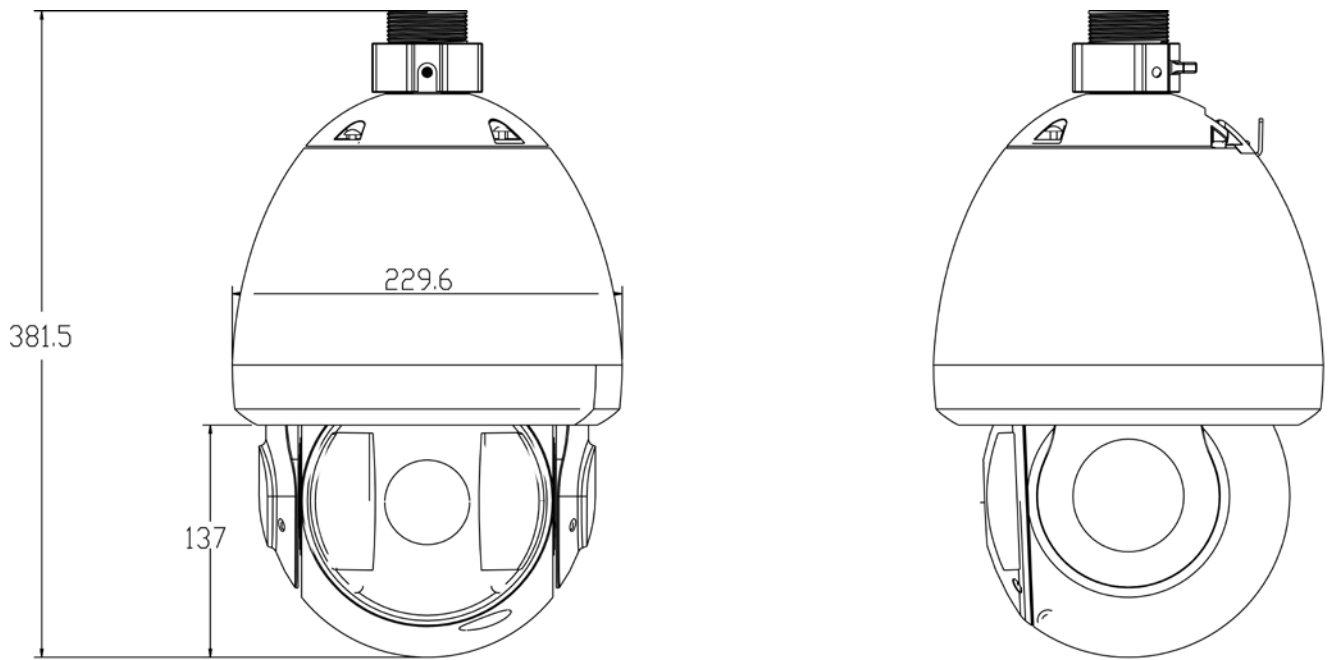

### Features

- 4.7mm ~ 94.0mm(20x)optical zoom
- H.264 & MJPEG dual-stream encoding and JPEG image capture
- Max 25/30fps@1080p resolution
- WDR(DWDR), Day/Night(ICR), DNR (2D&3D),Auto iris, Auto focus, AWB, AGC,BLC
- Multiple network monitoring: Web viewer, CMS(DSS/PSS) & DMSS
- Max 240°/s pan speed, 360° endless pan rotation
- Up to 255 presets, 5 auto scan, 8 tour, 5 pattern
- Built-in 7/2 alarm in/out
- Support intelligent 3D positioning with DH-SD protocol
- Micro SD memory, IP66
- IR LEDs up to 100m

### Dimensions (mm)